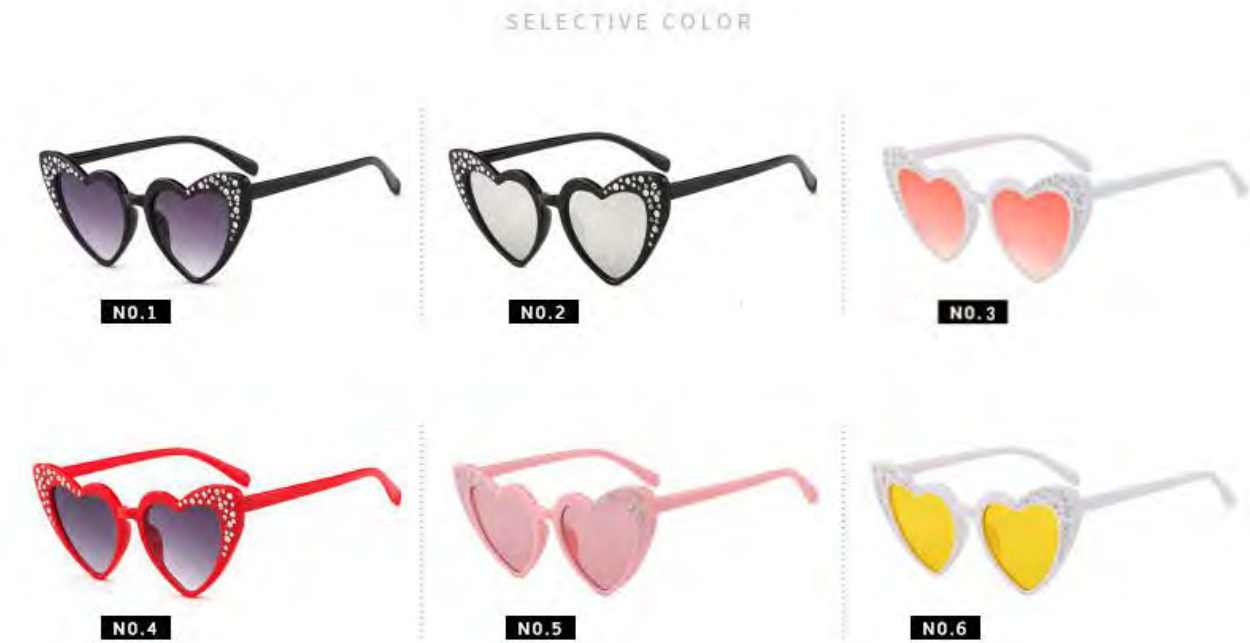

6 color options

Hand diamond inlaid children`s Sunglasses

Product No.: E1826

6 color options

Product No.: E21003

COLOR

BLACK/DOUBLE GRAY

RED/RED